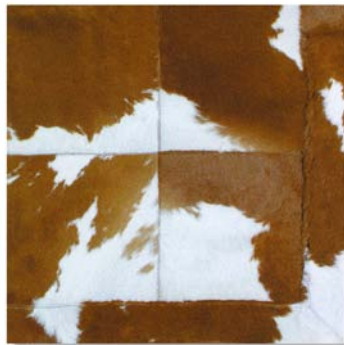

An optional border is available in black smooth leather, matching hair-on or acid-etched hair-on leather. Rugs include an anti-skid backing. Larger-size rugs may be additionally stuffed to create a thicker, padded rug.

* Note: Dimensions are based on metric. Imperial conversions are approximate.

Examples:

1) Brown & white hair-on, with matching hair-on border
2) Black & white hair-on, with matching hair-on border

1