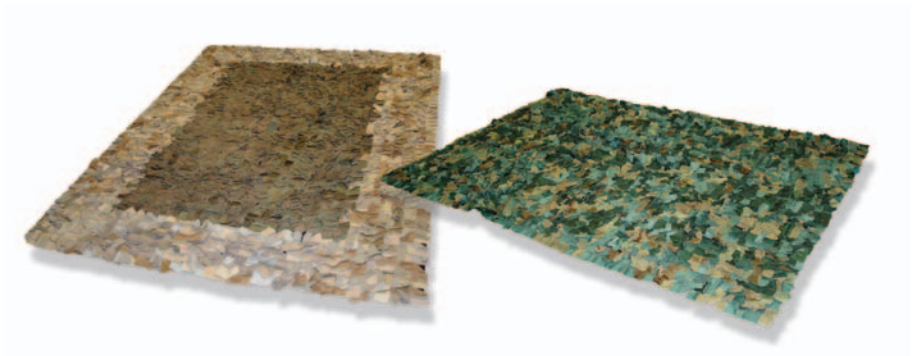

Prati Floorcoverings

Prati floorcoverings provide sensuous walking pleasure - a dramatic yet elegant accessory for your interior. These are crafted using pieced together hair-on leathers and combinations of hair-on and smooth leathers creating luxurious textures that can be tailored to virtually any size and color scheme.

CCLI - More than just leather!

CC LIMITED EDITION

Prati Chessboard - Solid

Prati Chessboard features solid color cowhide, dyed in a wide variety of colors. Available in any of the standard Pradini colors in a solid color or a combination of any two colors.