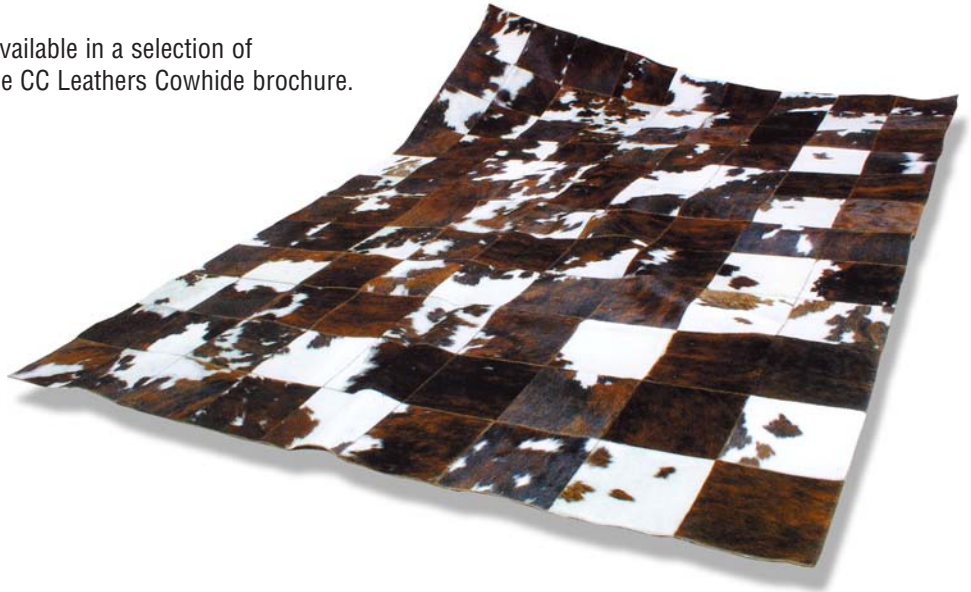

An optional border is available in black smooth leather, matching hair-on or acid-etched hair-on leather. Rugs include an anti-skid backing. Larger-size rugs may be additionally stuffed to create a thicker, padded rug.

* Note: Dimensions are based on metric. Imperial conversions are approximate.

Examples:

- 1) Brown hair-on, borderless
- 2) Red hair-on, borderless
- 3) Beige hair-on, with matching hair-on border
- 4) Black hair-on, with black smooth leather border

1

2

3

4

CC LIMITED EDITION

Prati Chessboard - Natural Multi-Color

Prati Chessboard Multi-color is available in a selection of natural cowhides as shown on the CC Leathers Cowhide brochure.

Available in 3 standard sizes: