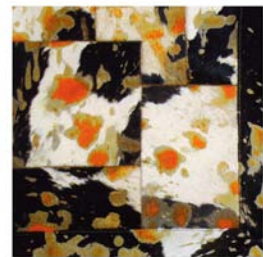

CC LIMITED EDITION

Prati Random - Modellista

Modellista features unique hair-on hides that are acid-etched in a variety of combinations: tone-on-tone, contrasting colors and multi-colors that include metallics. Base colors may be selected from the Pradini solid colors or natural cowhides as shown on the CC Leathers Cowhide brochure.

Available in 3 standard sizes:

126 x 210 cm	4 x 7 ft.*
168 x 252 cm	5½ x 8 ft.
210 x 294 cm	7 x 9½ ft.

Custom sizes are also available.

Individual squares are available in 1 size only:

42 x 42 cm   16½" x 16½"

An optional border is available in black smooth leather, matching hair-on or acid-etched hair-on leather. Rugs include an anti-skid backing. Larger-size rugs may be additionally stuffed to create a thicker, padded rug.

* Note: Dimensions are based on metric. Imperial conversions are approximate.

Examples:

1) Brown acid-etched hair-on with a darker toned brown base, with matching border
2) Black acid-etched hair-on, tone-on-tone, with matching solid hair-on border
3) Green acid-etched hair-on with a darker toned green base, with matching border
4) Black & white natural cowhide with acid-etch in tan and copper, with matching border

1

2

3

4